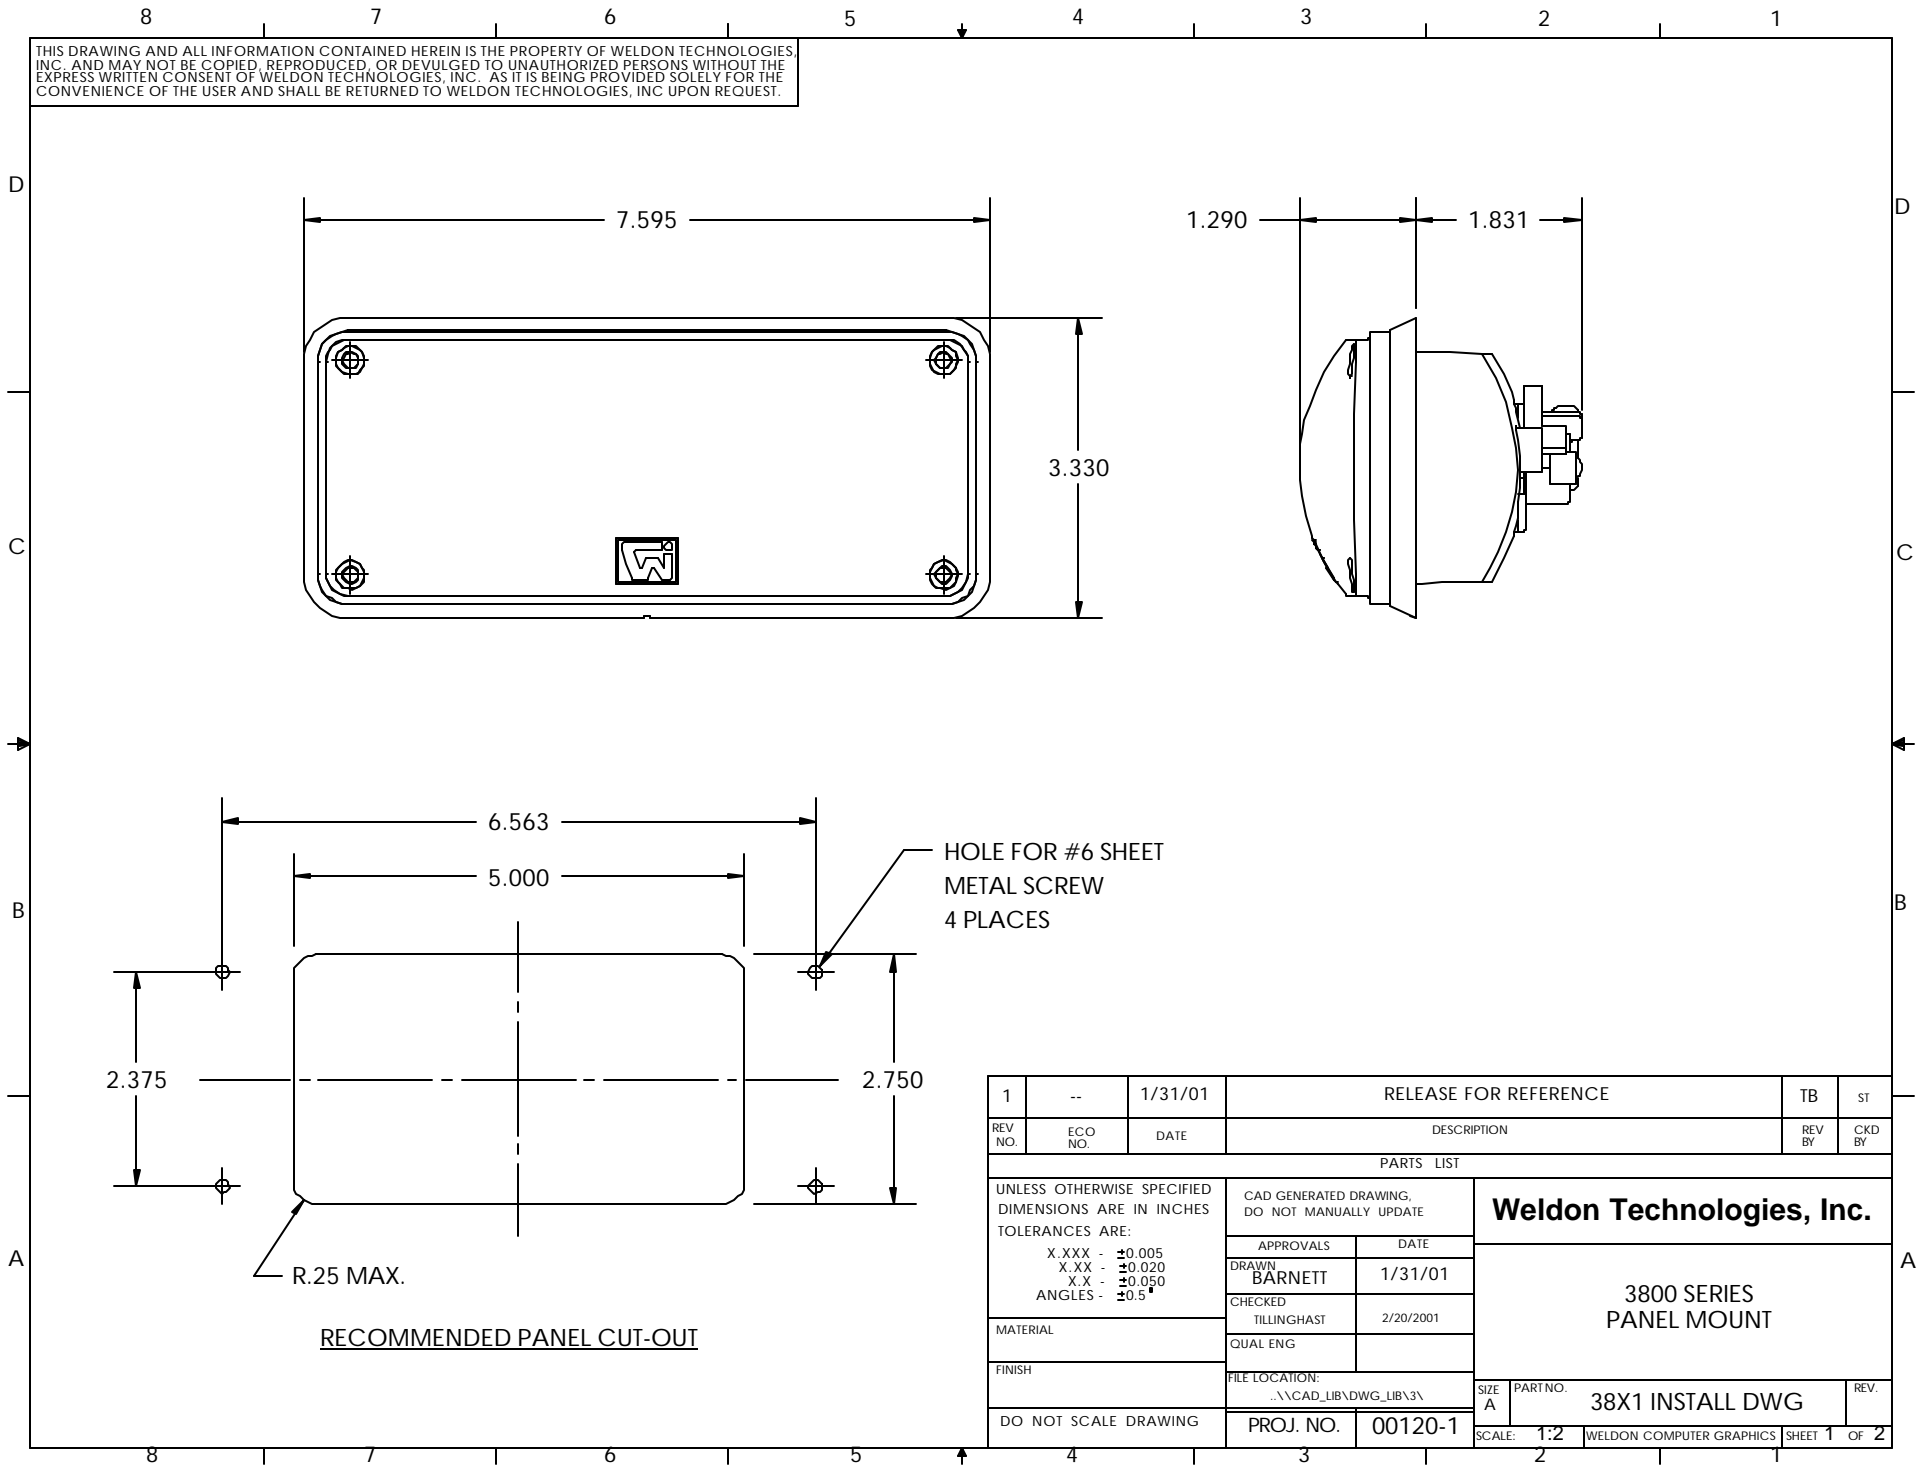

Weldon Technologies, Inc.

3800 SERIES
PANEL MOUNT

38X1 INSTALL DWG

SCALE: 1:2 WELDON COMPUTER GRAPHICS SHEET 1 OF 2