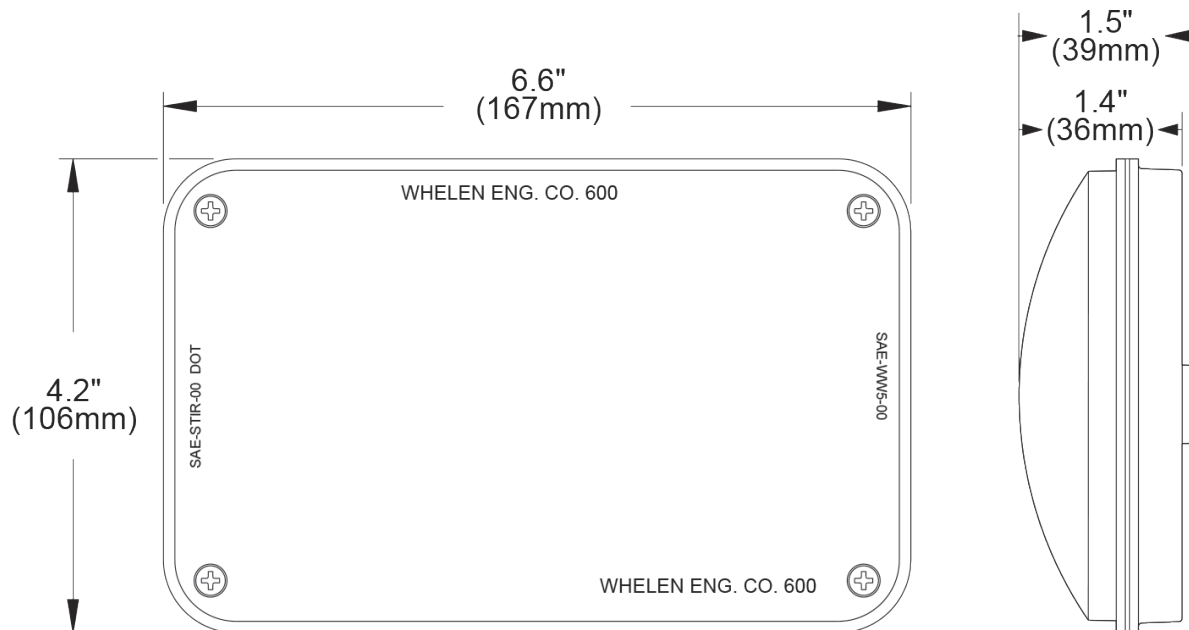

DIMENSIONS

600 Series Rota-Beam

4.188" (106mm) H x 6.563" (167mm) W x 3.438" (88mm) D

SPECIFICATIONS

600 Series Super-LED

Voltage	12 VDC
Amps	Brake/Tail/Turn Model: .250 amps (average) Turn Model: .026 amps (average) Minimum Intensity Back-Up Model: 0.35 amps (average) Maximum Intensity Back-Up Model: 0.60 amps (average)
Flash Patterns	Brake/Tail/Turn Model: 2 Scan-Lock™ flash patterns Turn Model: 6 Scan-Lock™ flash patterns
Warranty	Five year warranty