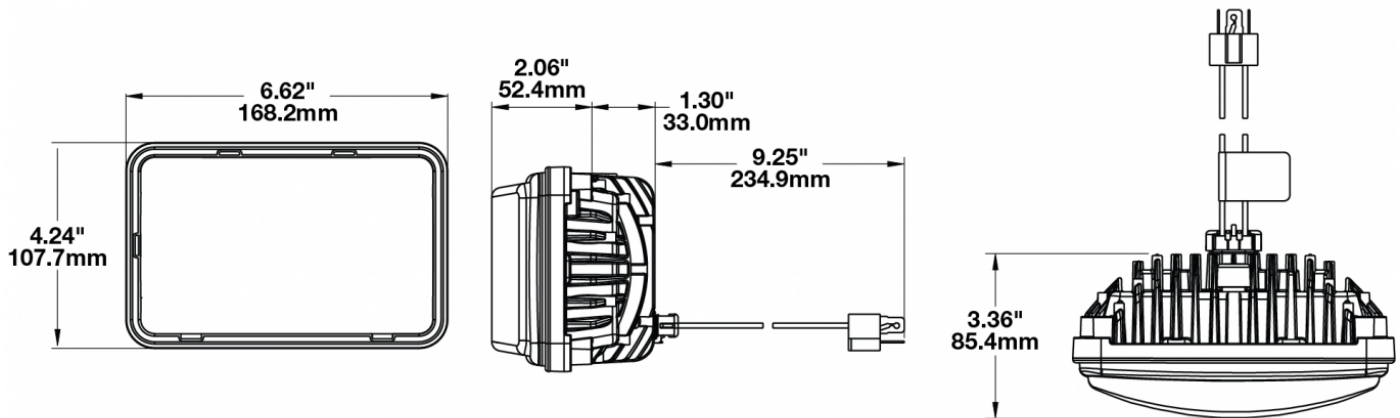

## PRODUCT INFORMATION

<b>Description</b>	12-24V DOT/ECE LED High Beam Headlight with Chrome Bezel
<b>Height</b>	107.19 mm / 4.22 in
<b>Width</b>	167.64 mm / 6.6 in
<b>Depth</b>	84.90 mm / 3.34 in
<b>Shape</b>	Rectangular
<b>Outer Lens Material</b>	Hardcoated Polycarbonate
<b>Outer Lens Color</b>	Clear
<b>Housing Material</b>	Die-Cast Aluminum
<b>Housing Color</b>	Black
<b>Bezel Color</b>	Chrome
<b>Mounting Type</b>	Low-Profile Panel Mount
<b>Retrofits</b>	1A1 and 2A1 (4" x 6") sealed beams
<b>Minimum Operating Temperature</b>	-40 °C / -40 °F
<b>Maximum Operating Temperature</b>	65 °C / 149 °F
<b>Connector or Wiring</b>	H4 Connector - AMP (#172615-2)
<b>Mating Connector</b>	LH Terminal - AMP (#172795-1); RH Terminal - AMP (#172796-1)
<b>Product Weight</b>	1.90 lbs / 0.86 kgs
<b>Shipping Weight</b>	2.30 lbs / 1.04 kgs

## PRODUCT DIMENSIONS