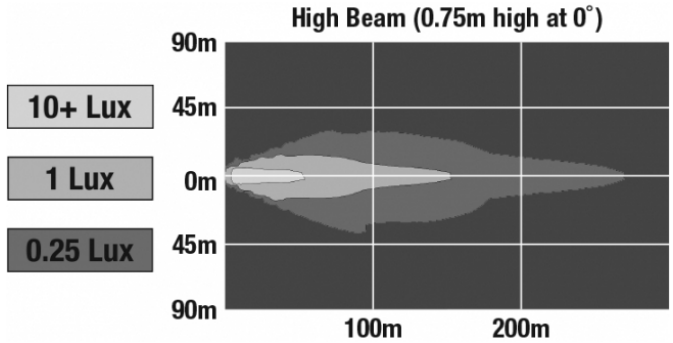

## PRODUCT INFORMATION

<b>Description</b>	12-24V DOT/ECE LED High Beam Headlight with Chrome Bezel
<b>Height</b>	107.19 mm / 4.22 in
<b>Width</b>	167.64 mm / 6.6 in
<b>Depth</b>	84.90 mm / 3.34 in
<b>Shape</b>	Rectangular
<b>Outer Lens Material</b>	Hardcoated Polycarbonate
<b>Outer Lens Color</b>	Clear
<b>Housing Material</b>	Die-Cast Aluminum
<b>Housing Color</b>	Black
<b>Bezel Color</b>	Chrome
<b>Mounting Type</b>	Low-Profile Panel Mount
<b>Retrofits</b>	1A1 and 2A1 (4" x 6") sealed beams
<b>Minimum Operating Temperature</b>	-40 °C / -40 °F
<b>Maximum Operating Temperature</b>	65 °C / 149 °F
<b>Connector or Wiring</b>	H4 Connector - AMP (#172615-2)
<b>Mating Connector</b>	LH Terminal - AMP (#172795-1); RH Terminal - AMP (#172796-1)
<b>Product Weight</b>	1.90 lbs / 0.86 kgs
<b>Shipping Weight</b>	2.30 lbs / 1.04 kgs

## PRODUCT DIMENSIONS

## PHOTOMETRIC SPECIFICATIONS

<b>Raw Lumen Output</b>	2,250
<b>Effective Lumen Output</b>	898
<b>Candela Output</b>	73,200
<b>Nominal LED Color Temperature</b>	5000 K
<b>Beam Pattern(s)</b>	Forward Lighting - High Beam (DOT/ECE)